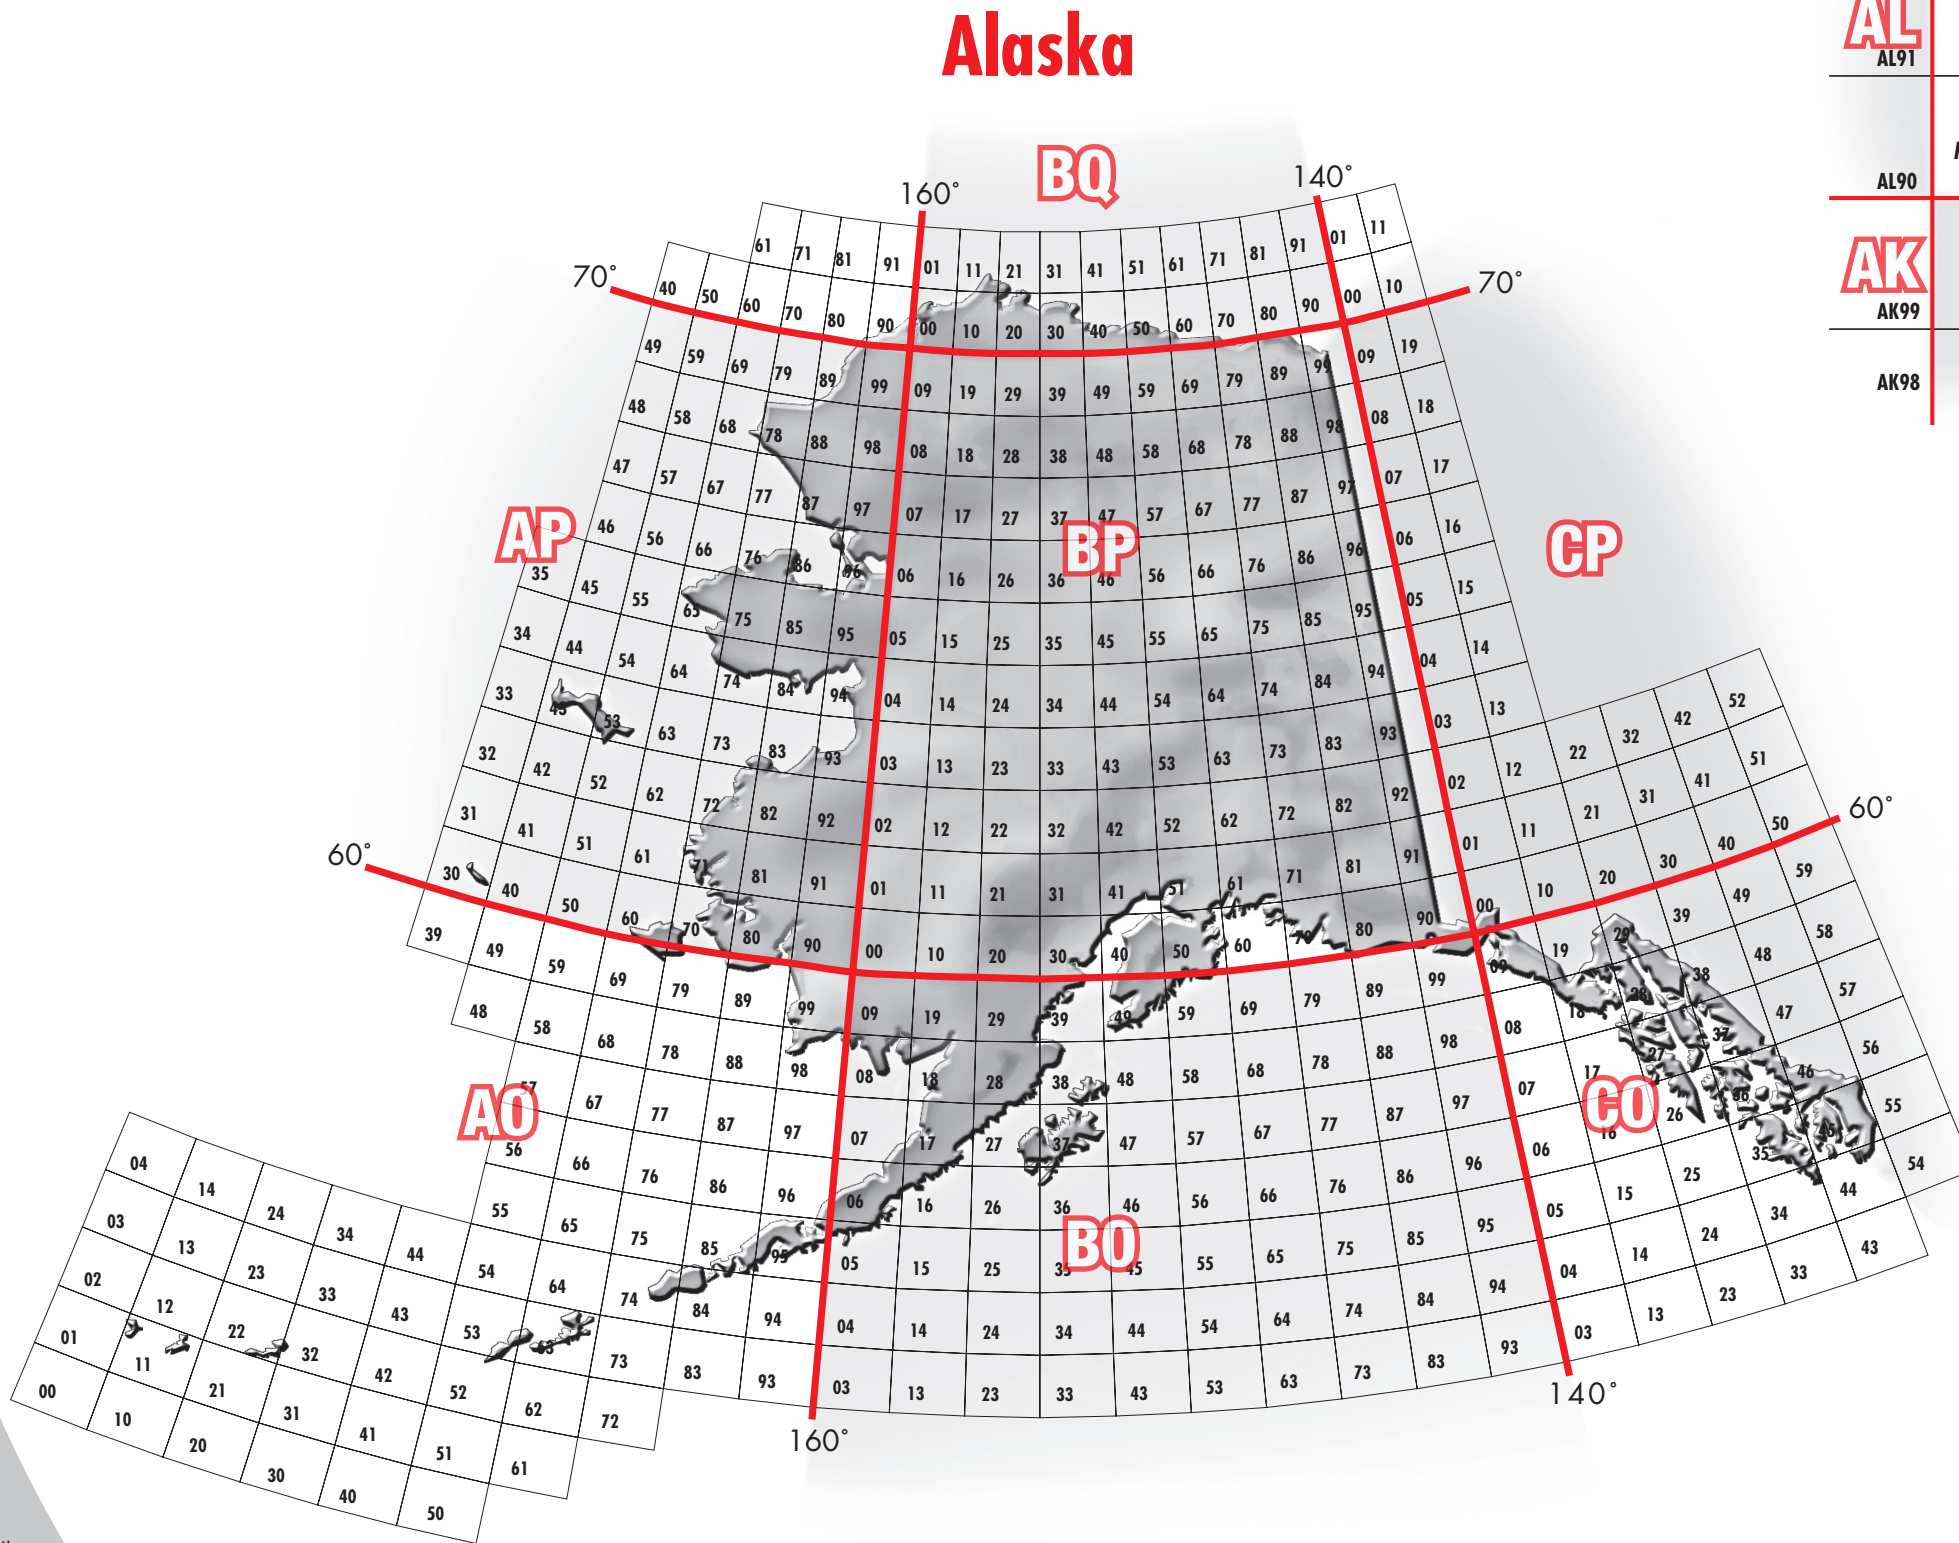

U.S. Grid Square Map

Maidenhead

U.S. Grid Square Map

Maidenhead

Hawaii**

Albers Equal Area Projection - Alaska

Major VHF/UHF Contests

- Mid January, Full Weekend
ARRL VHF Sweepstakes
- Early March, Full Weekend
ARRL International DX Contest Phone
- Early April, Spring Sprint-144 MHz
- Early April, Spring Sprint-222 MHz
- Early April, Spring Sprint-432 MHz
- Early May, Spring Sprint-50 MHz
- Mid May, Full Weekend
CQ National Fox Hunting Weekend

Early August, Full Weekend
ARRL UHF Contest

Mid September, Full Weekend
ARRL September VHF QSO Party

Courtesy: *CQ Magazine & ARRL*

Icom Grid Square Tips:

1. Say your grid square location when operating on VHF & UHF bands.
2. Many portable GPS receivers can read out Maidenhead* grid squares automatically.
3. Say your grid square letters phonetically.
Example: for grid 13 in region DM say "delta, mike, one, three" on air.
4. Give your general location along with your grid square.
5. Have fun on VHF & UHF!

*An instrument of the Maidenhead Locator System (named after the town outside London where it was first conceived by a meeting of European VHF managers in 1980), a grid square measures 1° latitude by 2° longitude and measures approximately 70 x 100 miles in the continental US. A grid square is indicated by two letters (the field) and two numbers (the square).. "