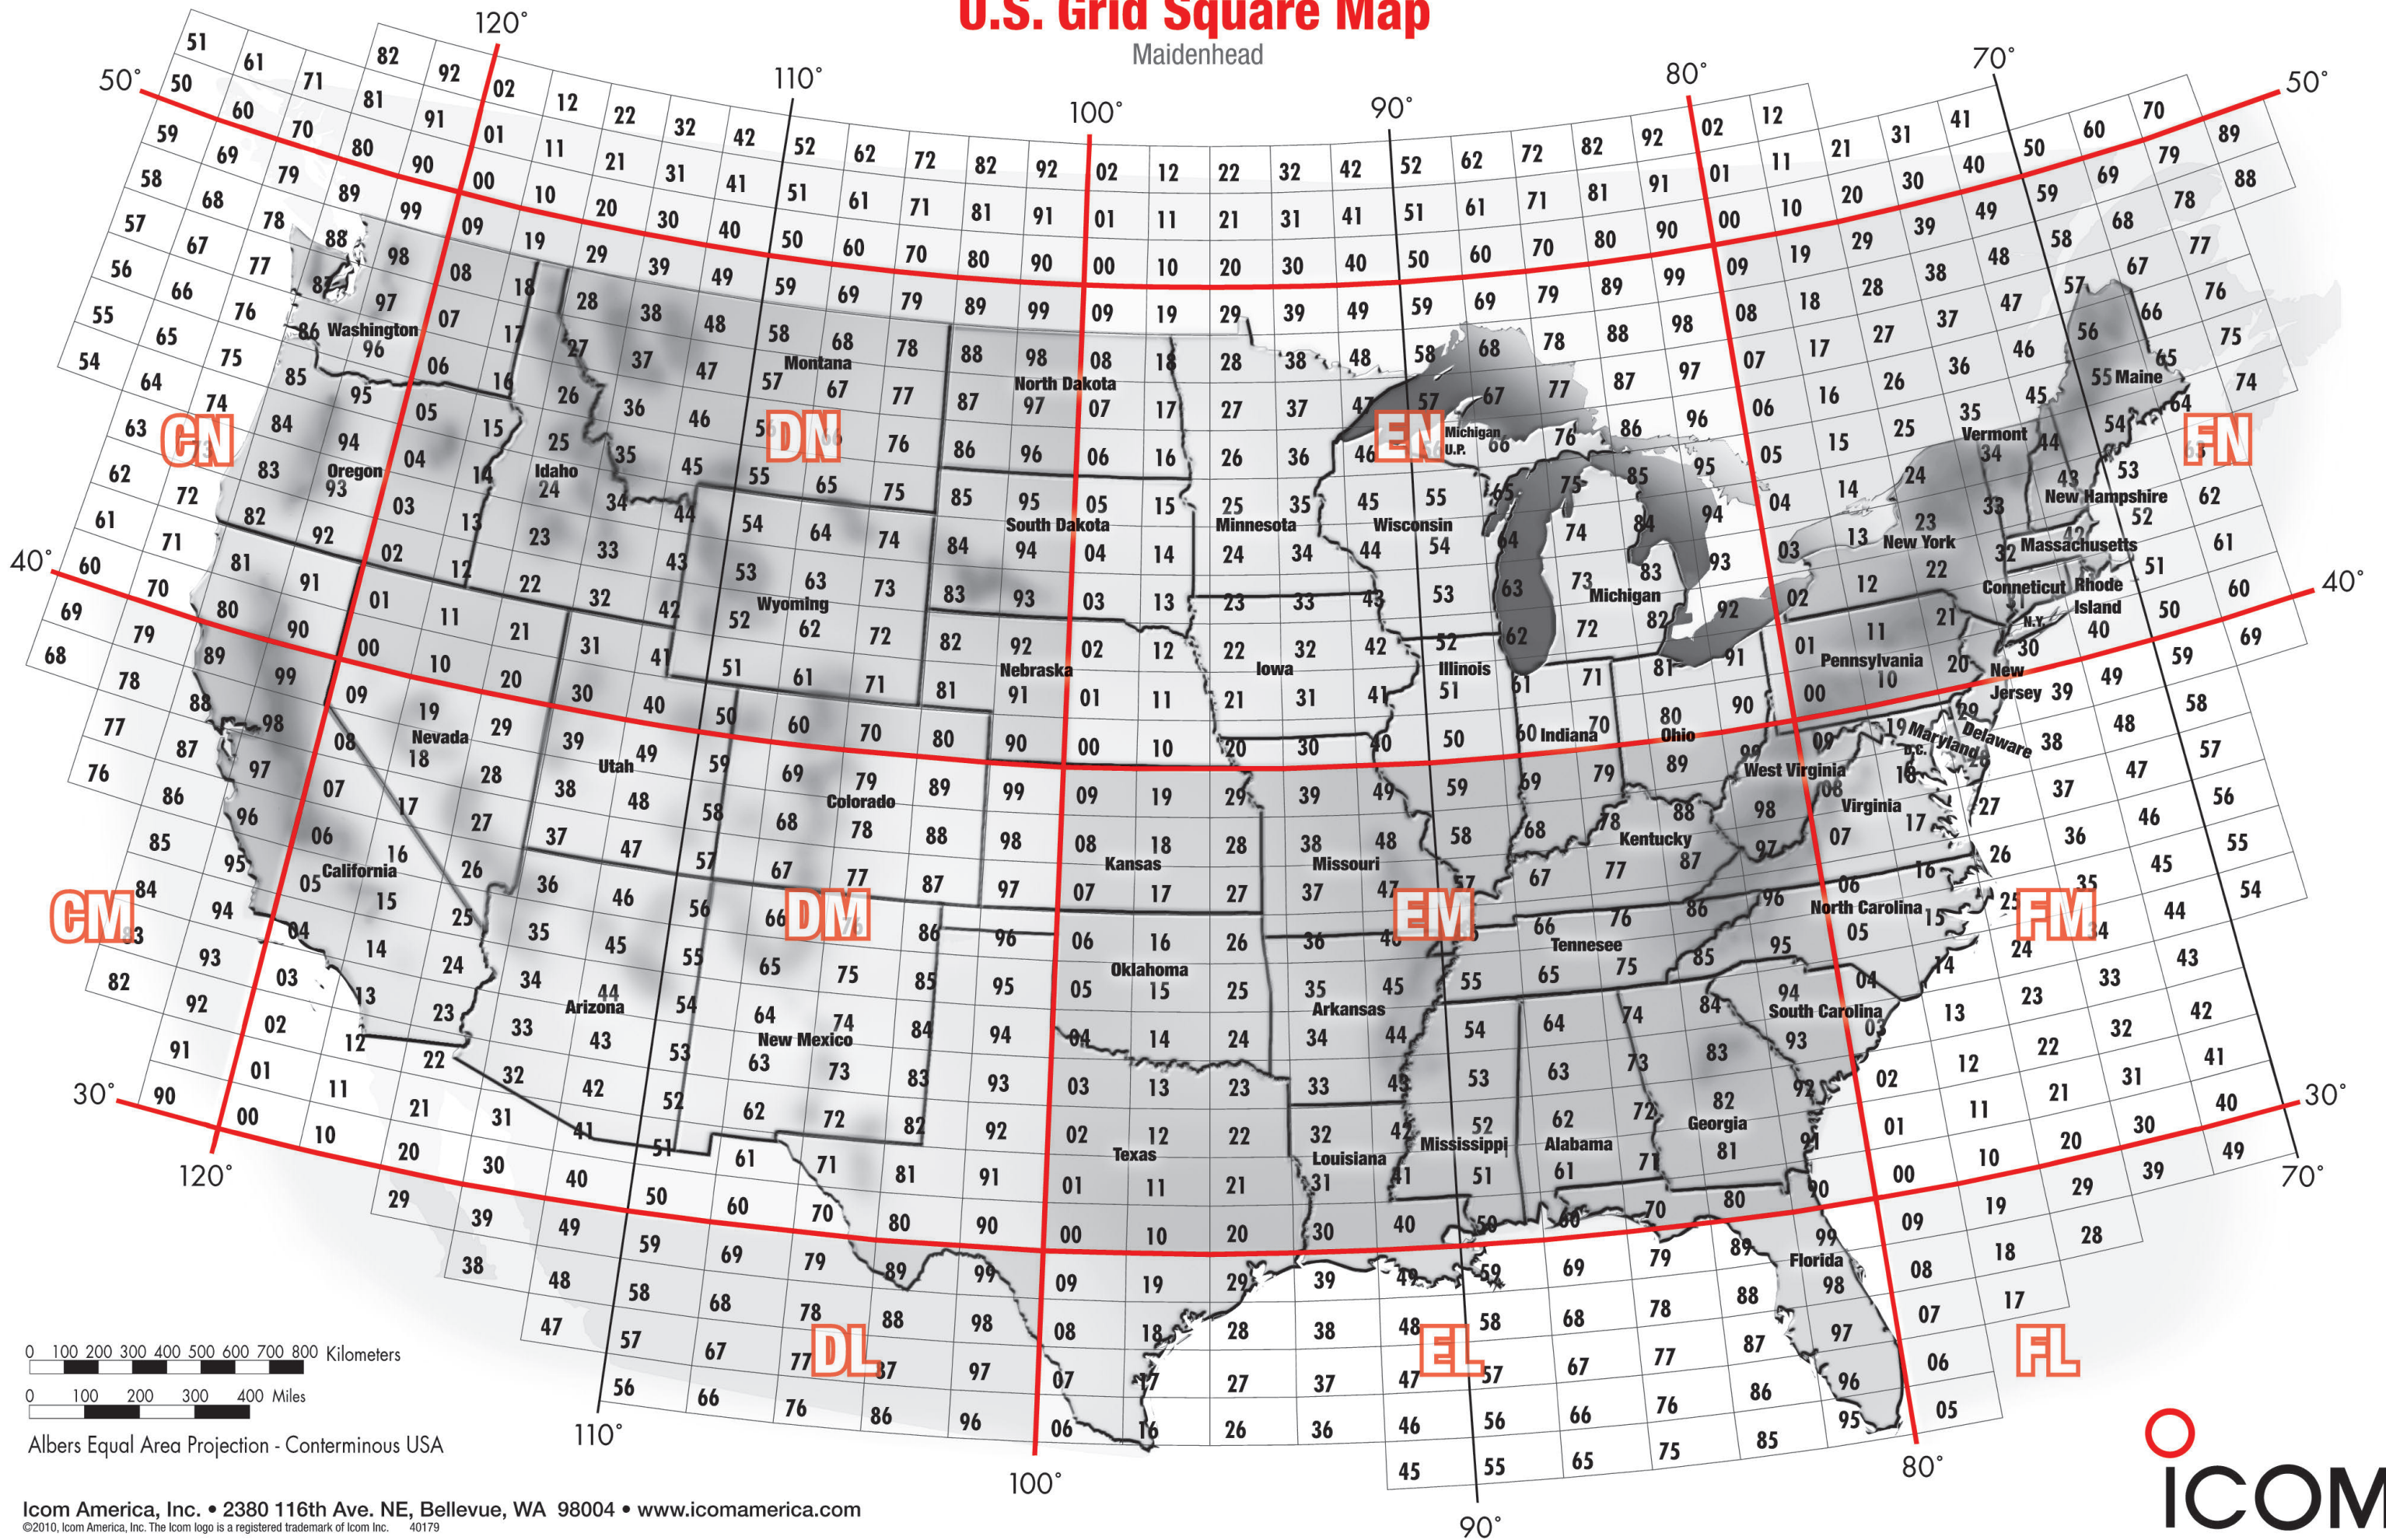

U.S. Grid Square Map

Maidenhead

U.S. Grid Square Map

Maidenhead

Hawaii**

Albers Equal Area Projection - Alaska

Major VHF/UHF Contests

- Mid January, Full Weekend
ARRL VHF Sweepstakes
- Early March, Full Weekend
ARRL International DX Contest Phone
- Early April, Spring Sprint-144 MHz
- Early April, Spring Sprint-222 MHz
- Early April, Spring Sprint-432 MHz
- Early May, Spring Sprint-50 MHz
- Mid May, Full Weekend
CQ National Fox Hunting Weekend

Early August, Full Weekend
ARRL UHF Contest

Mid September, Full Weekend
ARRL September VHF QSO Party

Courtesy: *CQ Magazine & ARRL*

Icom Grid Square Tips:

1. Say your grid square location when operating on VHF & UHF bands.
2. Many portable GPS receivers can read out Maidenhead* grid squares automatically.
3. Say your grid square letters phonetically.
Example: for grid 13 in region DM say "delta, mike, one, three" on air.
4. Give your general location along with your grid square.
5. Have fun on VHF & UHF!

*An instrument of the Maidenhead Locator System (named after the town outside London where it was first conceived by a meeting of European VHF managers in 1980), a grid square measures 1° latitude by 2° longitude and measures approximately 70 x 100 miles in the continental US. A grid square is indicated by two letters (the field) and two numbers (the square).. "

From ARRL source: <http://www.arrl.org/locate/gridinfo.html>

Icom America Inc. • 2380 - 116th Ave. NE, Bellevue, WA 98004
www.icomamerica.com

**All maps except Hawaii use an Albers Equal Area Projection. The map of Hawaii is based on the grid square map information from ARRL.