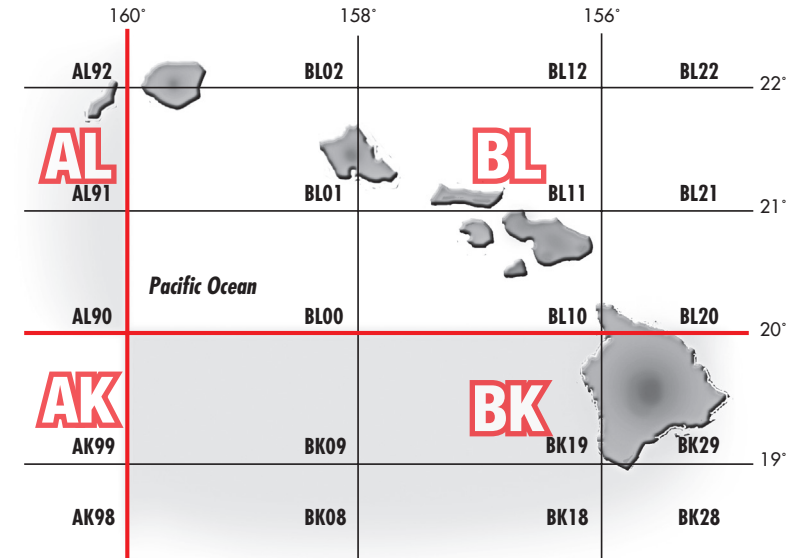

U.S. Grid Square Map

Maidenhead

U.S. Grid Square Map

Maidenhead

Hawaii**

Albers Equal Area Projection - Alaska

Major VHF/UHF Contests

- Mid January, Full Weekend
ARRL VHF Sweepstakes
- Early March, Full Weekend
ARRL International DX Contest Phone
- Early April, Spring Sprint-144 MHz
- Early April, Spring Sprint-222 MHz
- Early April, Spring Sprint-432 MHz
- Early May, Spring Sprint-50 MHz
- Mid May, Full Weekend
CQ National Fox Hunting Weekend

Early June, Full Weekend
ARRL VHF QSO Party

Mid June, Full Weekend,
SMIRK 6 meter QSO Party

Mid/Late June, Full Weekend
ARRL Field Day

Mid July,
CQ World Wide VHF Contest

Mid July, Full Weekend
IARU HF World Championships

Early August, Full Weekend
ARRL UHF Contest

Mid September, Full Weekend
ARRL September VHF QSO Party

Courtesy: *CQ Magazine & ARRL*

Icom Grid Square Tips:

1. Say your grid square location when operating on VHF & UHF bands.
2. Many portable GPS receivers can read out Maidenhead* grid squares automatically.
3. Say your grid square letters phonetically.
Example: for grid 13 in region DM say "delta, mike, one, three" on air.
4. Give your general location along with your grid square.
5. Have fun on VHF & UHF!

*An instrument of the Maidenhead Locator System (named after the town outside London where it was first conceived by a meeting of European VHF managers in 1980), a grid square measures 1° latitude by 2° longitude and measures approximately 70 x 100 miles in the continental US. A grid square is indicated by two letters (the field) and two numbers (the square).. "